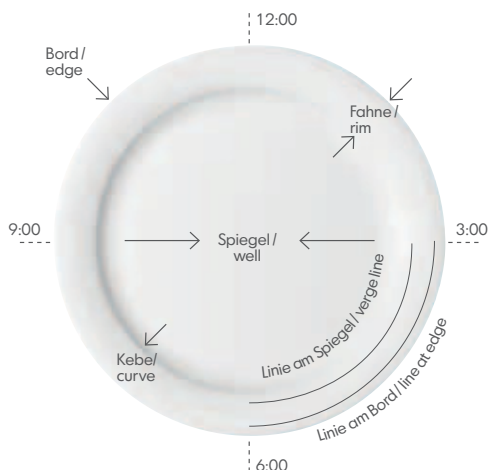

Um Ihr Haus ganz individuell zu präsentieren, können wir Ihnen neben den 16 gezeigten Schriften selbstverständlich viele weitere anbieten – natürlich auch Ihre Hausschrift.

In order to present your establishment in a unique way, we can naturally offer you many more typefaces apart from the 16 shown, even with your corporate typeface.

Porzellan bekennt Farbe

Unsere Spezialität: individuelle Sonderanfertigungen – angefangen von Ihrem Logo über Farbbänder bis hin zu außergewöhnlichen Motiven. Gerne gestaltet unser hauseigenes Atelier für Sie Ihr individuelles Design. Dabei bieten die unterschiedlichen künstlerischen Handschriften unserer Designer Ihnen ein breites gestalterisches Spektrum. Nutzen Sie dieses kreative Potenzial, um die funktionalen Aspekte Ihres Porzellans mit einem schönen Dekor perfekt abzurunden. Wir entwickeln Dekore ganz nach Ihren Vorstellungen und Wünschen.

Dekoranlagen. Bezeichnungen der Positionierung Ihres Dekorwunsches auf Porzellanartikeln.